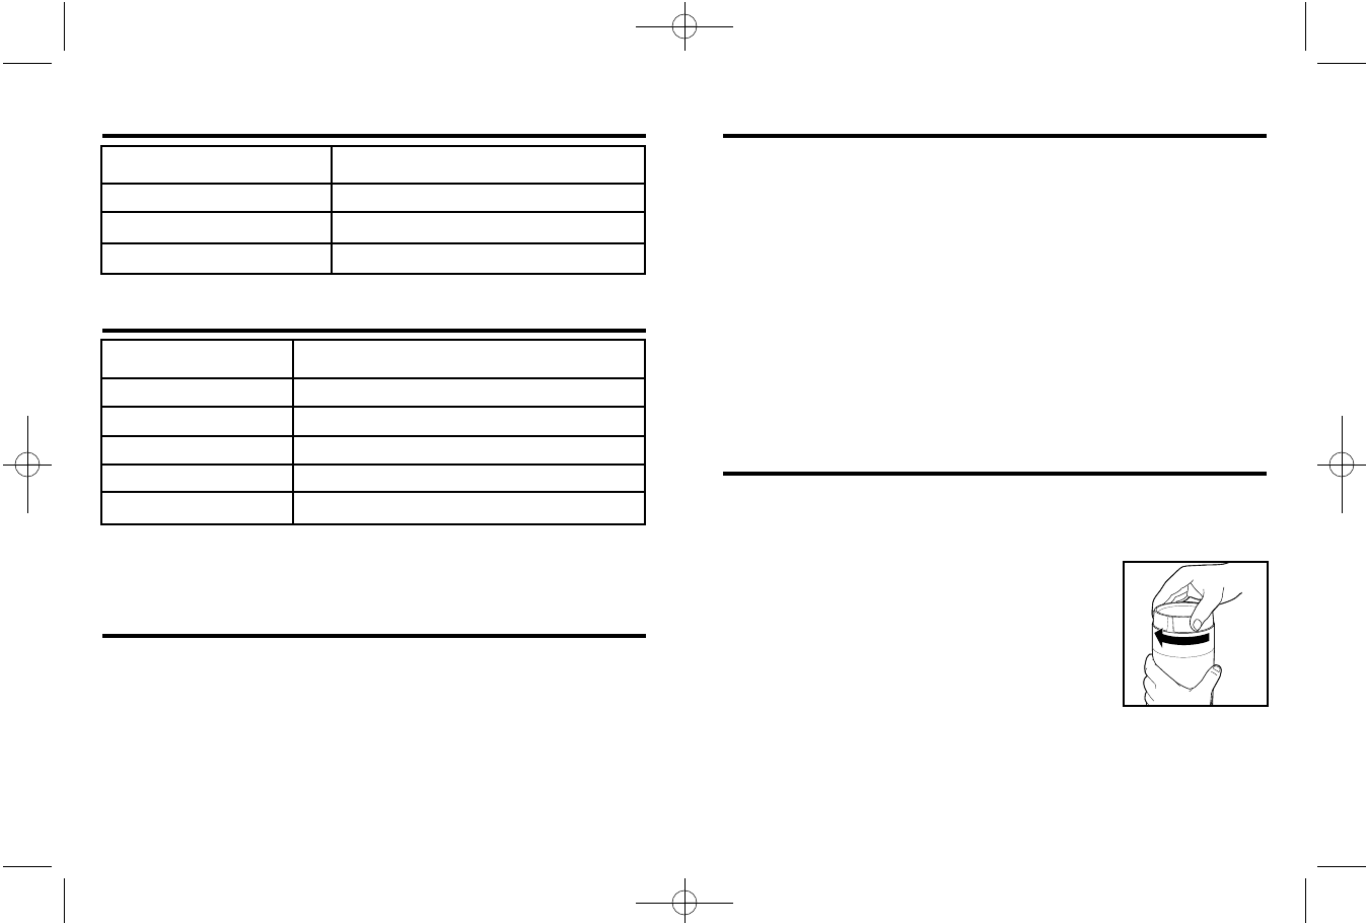

[Proctor Silex 12 Cup Coffee Maker Manual](#)

DOWNLOAD

DOWNLOAD

4 5 stars 59 ratings ShippingPilot Hamilton Beach 12-Cup Proctor-Silex Coffee Maker, 43501Y.. Wake up to a fresh cup of coffee with the Proctor Silex Programmable 12-cup Coffe Maker.